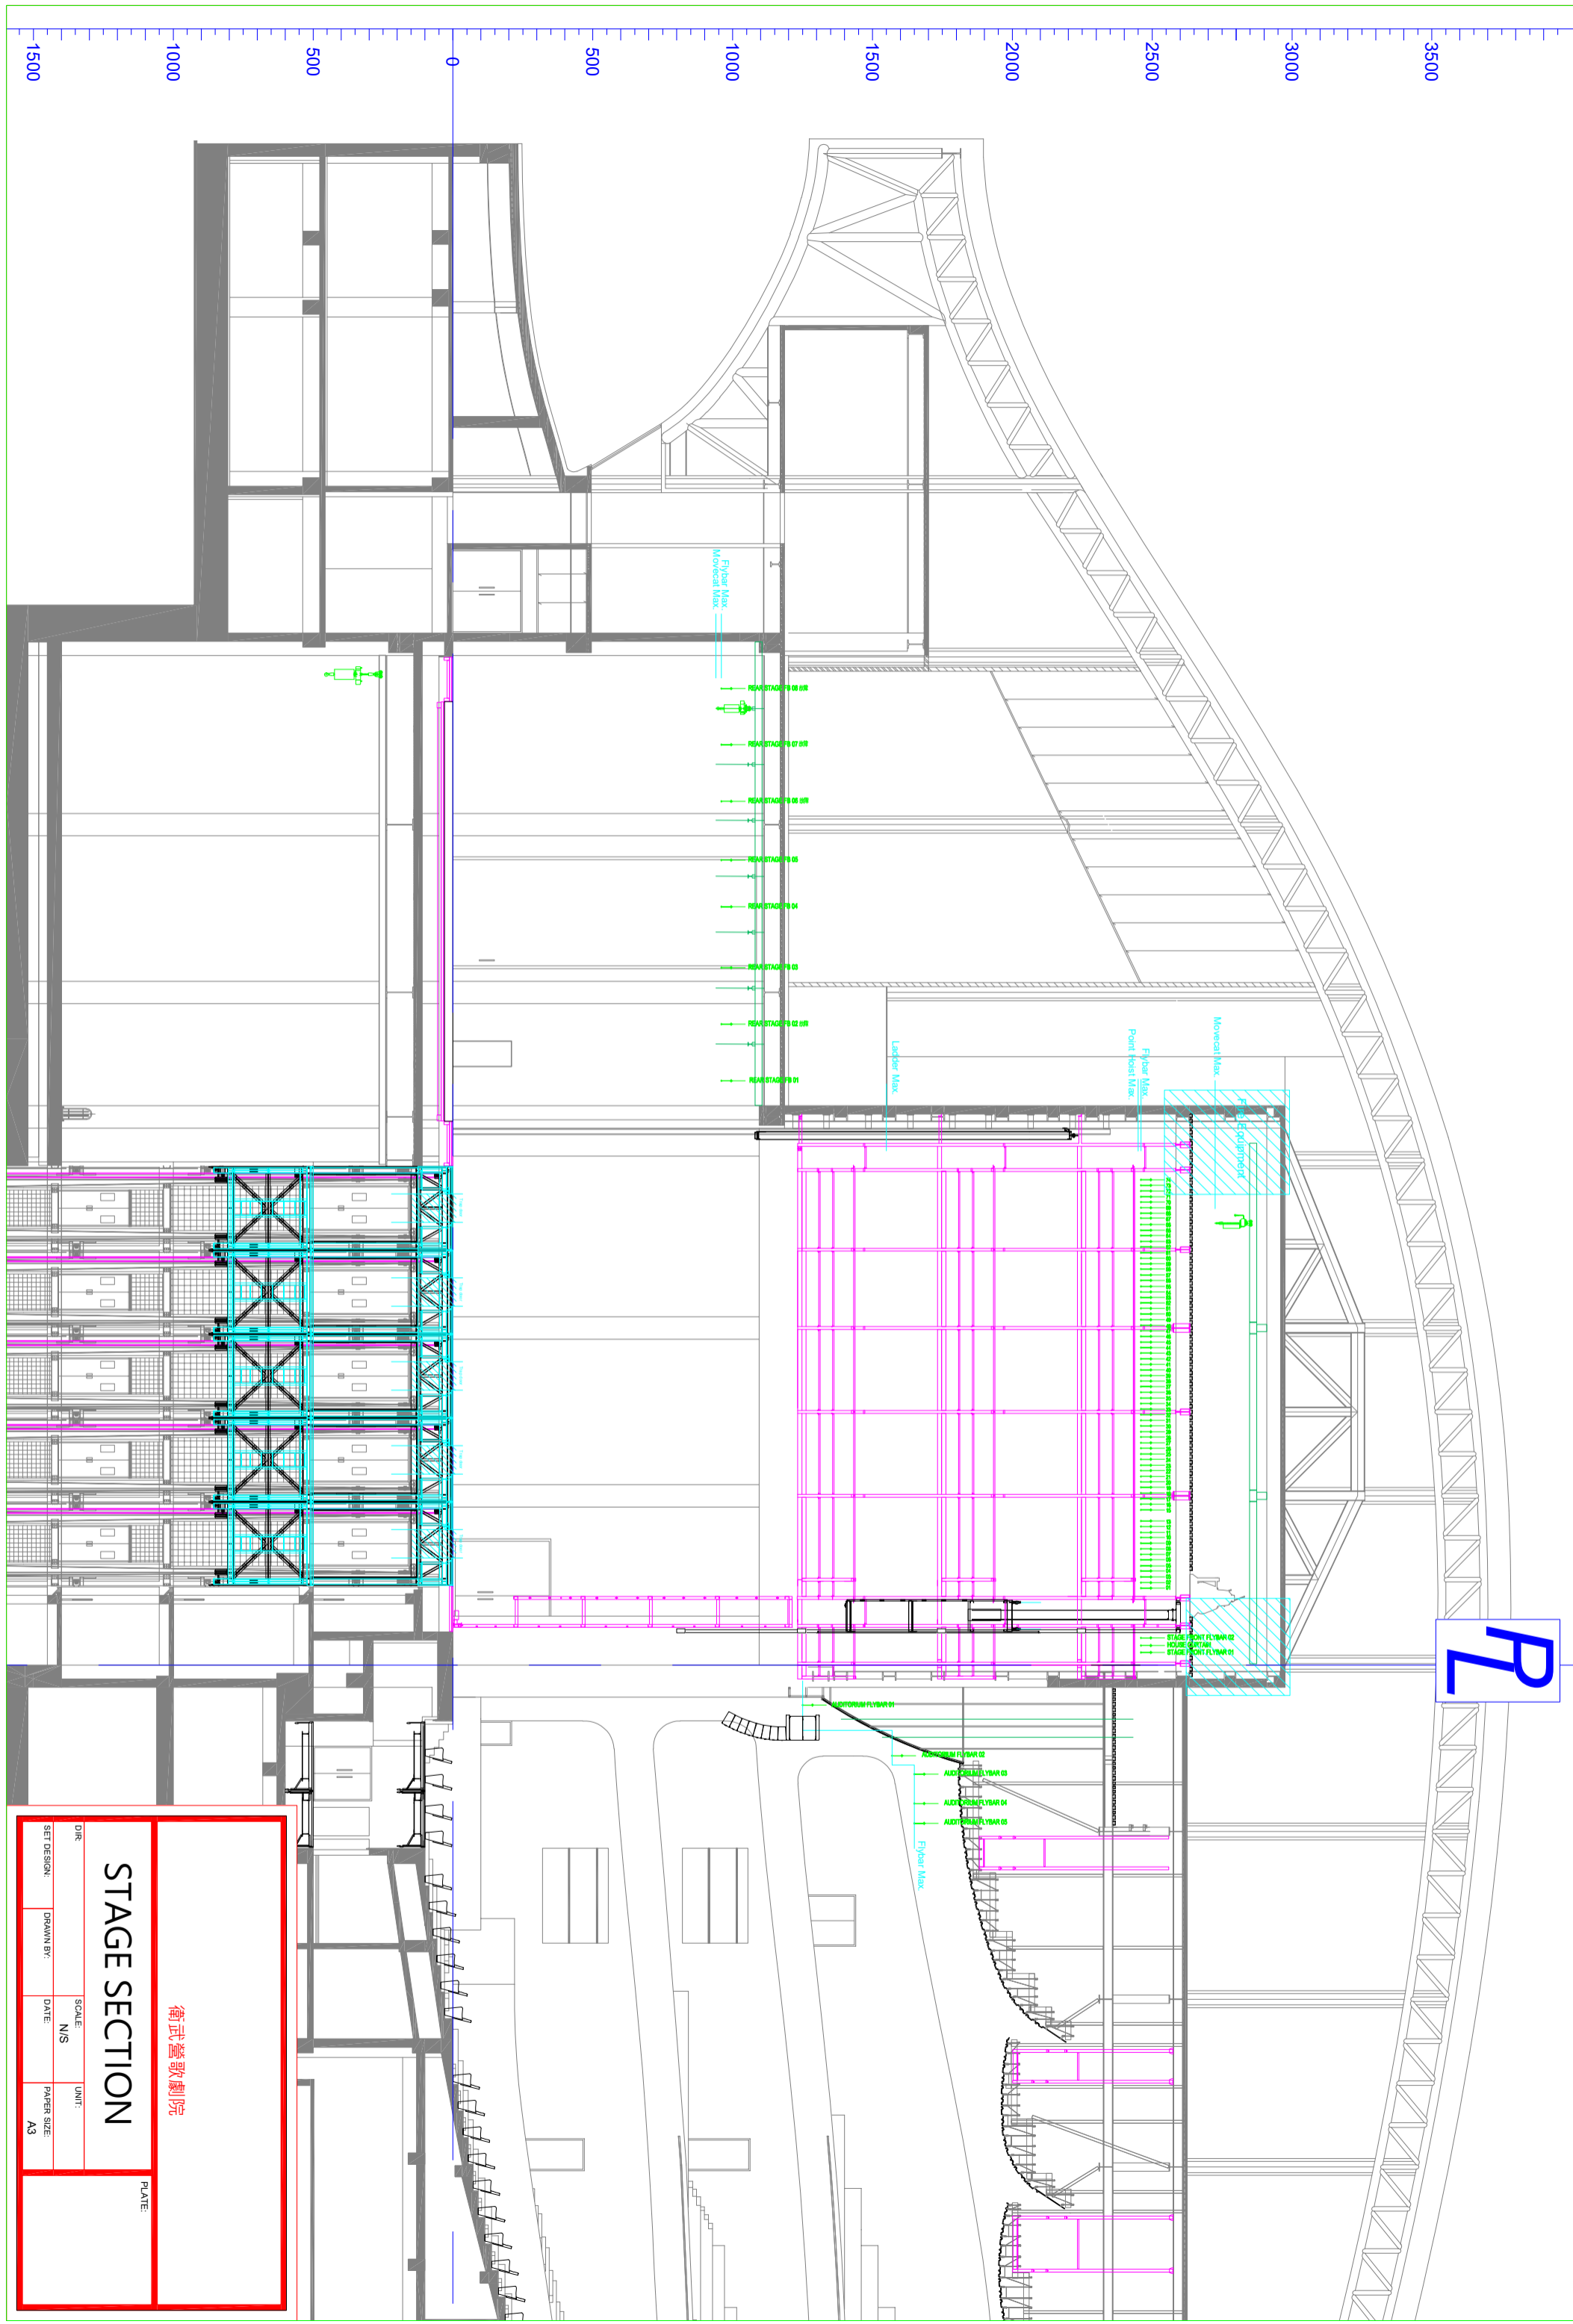

3500 3000 3000 3500 3000 2500 2000 1500 1000 500 0 500 1000 1500 2000

P

衛武營歌劇院		PLATE:	
STAGE SECTION			
DIR:	SCALE:	UNIT:	
SET DESIGN:	N/S		
DRAWN BY:	DATE:	PAPER SIZE:	
		A3	